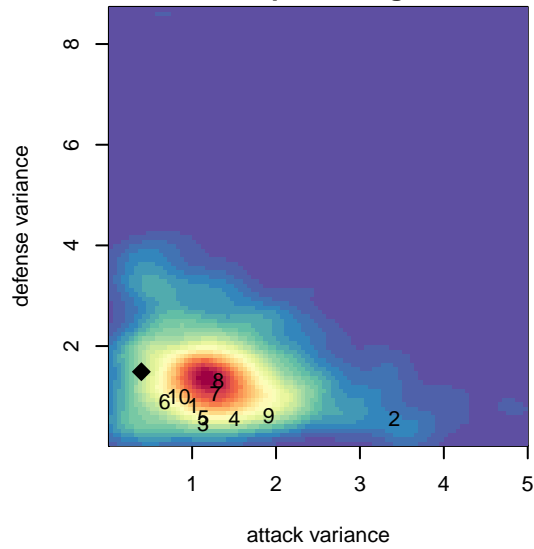

BYSC Select G00

Bellevue Youth SC
Bellevue, WA
G00 total strength=760
attack=0.76 defense=1
fall league = NPSL G14D2
notes= Atee 2013, Bretl 2014

alt names used:
2014 BYSC Select GU14 Bretl
BYSC GU14 Select Bretl
BYSC GU14 Bellevue Blaze

Venues played:
2014 Summer Slam Silver U14
2014 NPSL G14D2
2014 Founders Cup G00

**attack and defense variance (black dot)
relative to other teams
and top 10 in region**

**attack and defense rating
relative to others at age
and all opponents in last 13 months**