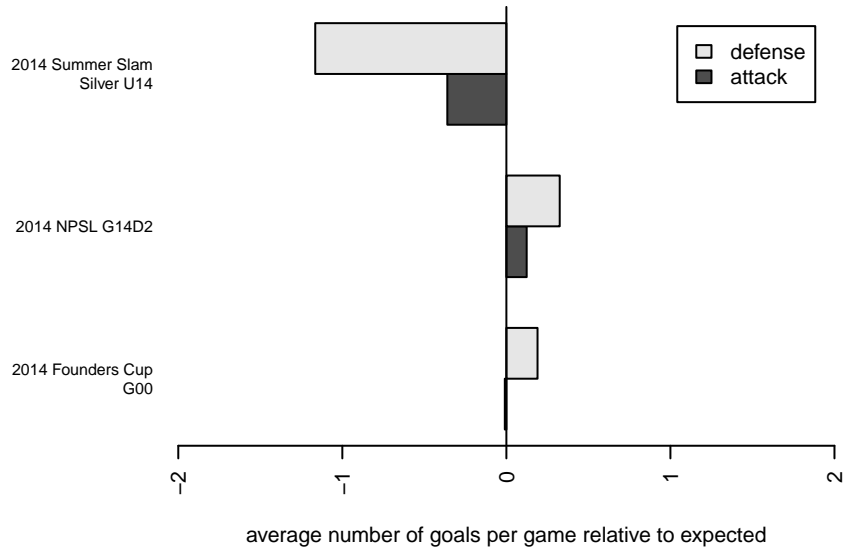

Performance relative to 13 month average