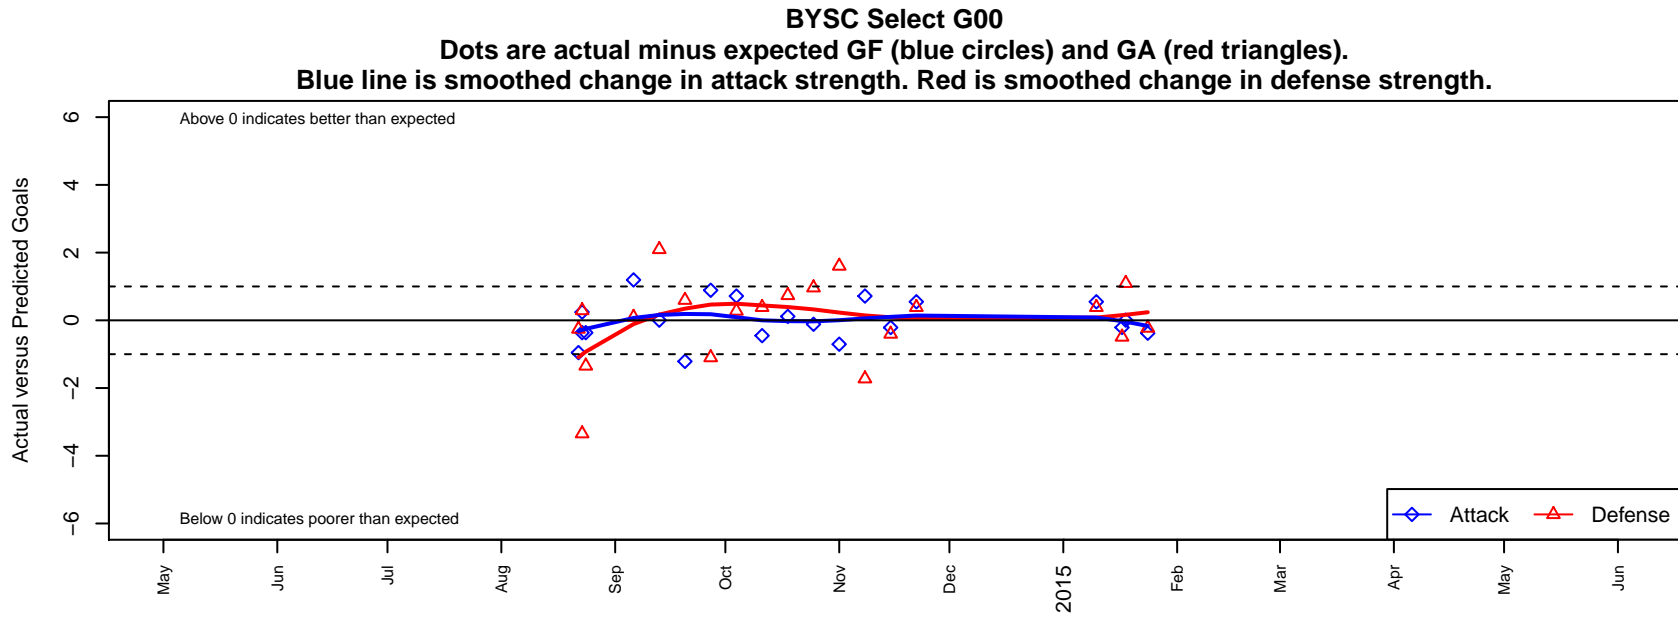

BYSC Select G00

Bellevue Youth SC
Bellevue, WA
G00 total strength=760
attack=0.76 defense=1
fall league = NPSL G14D2
notes= Atee 2013, Bretl 2014

alt names used:
2014 BYSC Select GU14 Bretl
BYSC GU14 Select Bretl
BYSC GU14 Bellevue Blaze

Venues played:
2014 Summer Slam Silver U14
2014 NPSL G14D2
2014 Founders Cup G00

**attack and defense variance (black dot)
relative to other teams
and top 10 in region**

**attack and defense rating
relative to others at age
and all opponents in last 13 months**