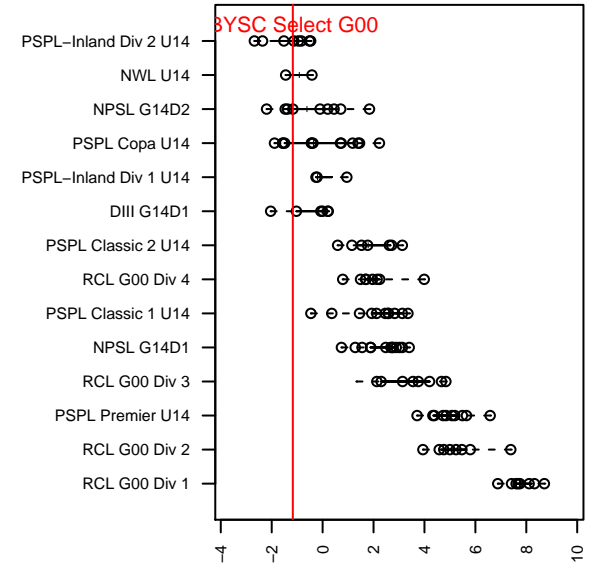

BYSC Select G00

Bellevue Youth SC
Bellevue, WA
G00 total strength=760
attack=0.76 defense=1
fall league = NPSL G14D2
notes= Atee 2013, Bretl 2014

alt names used:
2014 BYSC Select GU14 Bretl
BYSC GU14 Select Bretl
BYSC GU14 Bellevue Blaze

Venues played:
2014 Summer Slam Silver U14
2014 NPSL G14D2
2014 Founders Cup G00

**attack and defense variance (black dot)
relative to other teams
and top 10 in region**

**attack and defense rating
relative to others at age
and all opponents in last 13 months**