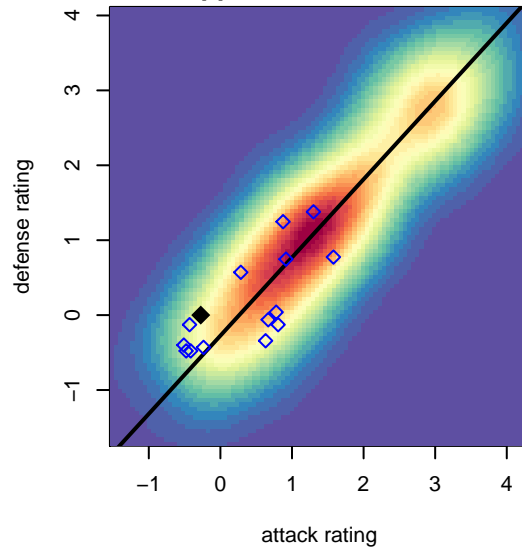

BYSC Select G00

Bellevue Youth SC
Bellevue, WA
G00 total strength=760
attack=0.76 defense=1
fall league = NPSL G14D2
notes= Atee 2013, Bretl 2014

alt names used:
2014 BYSC Select GU14 Bretl
BYSC GU14 Select Bretl
BYSC GU14 Bellevue Blaze

Venues played:
2014 Summer Slam Silver U14
2014 NPSL G14D2
2014 Founders Cup G00

**attack and defense variance (black dot)
relative to other teams
and top 10 in region**

**attack and defense rating
relative to others at age
and all opponents in last 13 months**